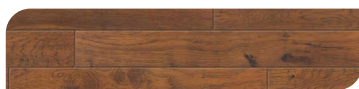

#### Bighorn Series

Venus LHW-BIGB16602

Mars LHW-BIGB16604

Canvas LHW-BIGH16601

Bootstrap LHW-BIGH16602

Buckskin LHW-BIGH16603

**SIZE:**

6.5" X 11" to 59" X 1/2"