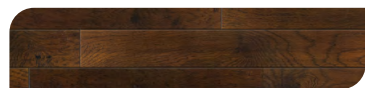

#### Bighorn Series

Venus LHW-BIGB16602

Mars LHW-BIGB16604

Canvas LHW-BIGH16601

Bootstrap LHW-BIGH16602

Buckskin LHW-BIGH16603

**SIZE:**

6.5" X 11" to 59" X 1/2"